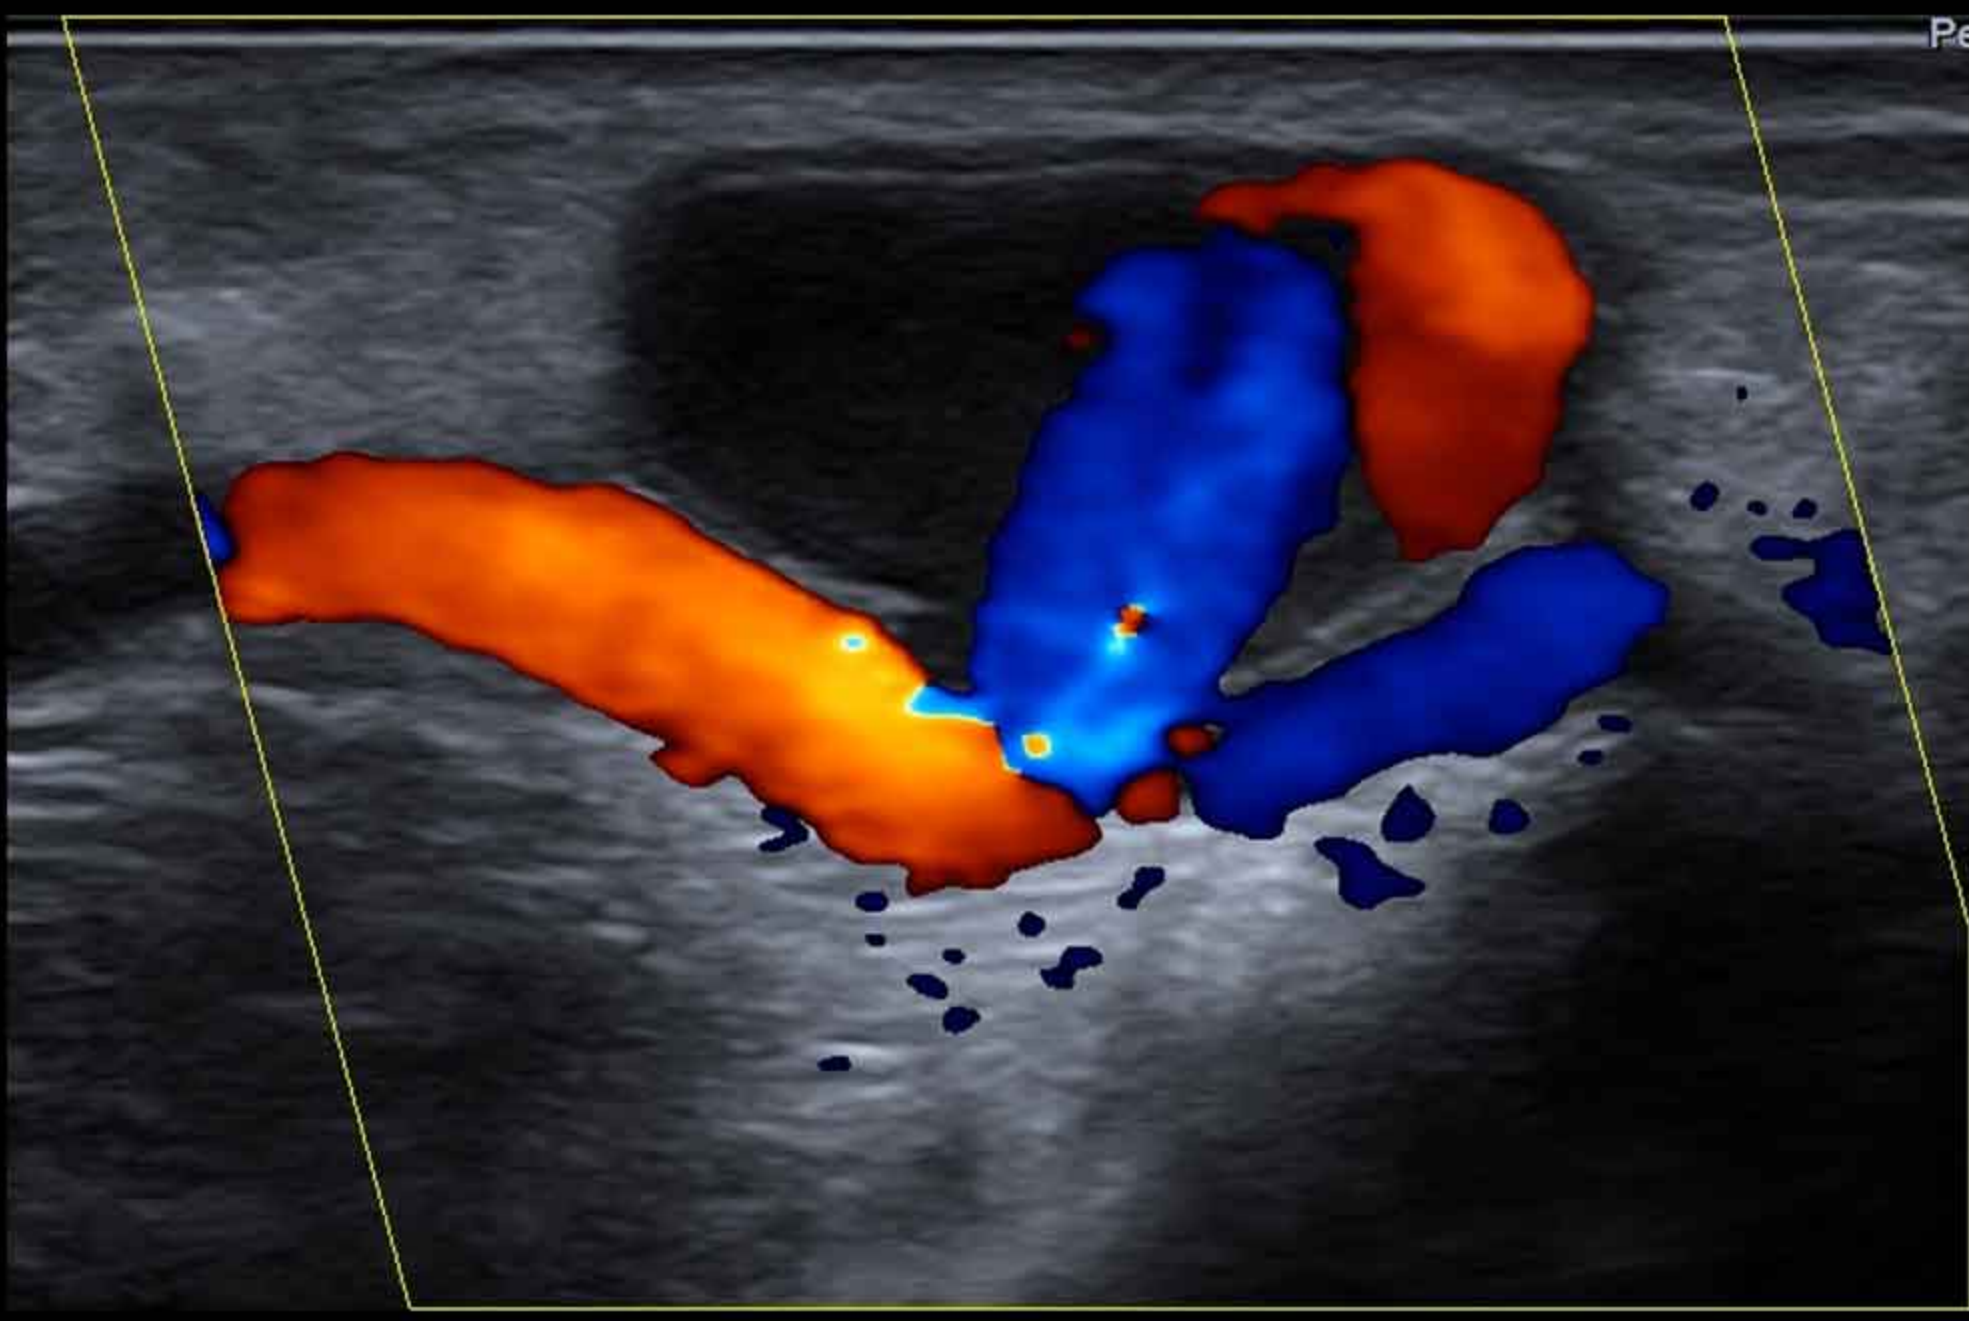

580949
20/7/1950 M
Interbalkan
41894306.5664
AGGEOGRAPHY
Processed: AGGEOGRAPHY

20/7/1950 M
Interbalkan
41894306.5664
AGGEOGRAPHY
Processed: AGGEOGRAPHY

S R

599028

Interbalkan

PCI
Processed: PCI

[D]

2]

29/4/2023 7:29:30 μμ

29/4/2023 7:35:03 μμ

Peripheral-A
2D INV
P 100%
Frq 11.0
Gn 60
DR 88
FR 60
D 2.5

Peripheral-A
2D INV
P 100%
Frq 11.0
Gn 60
DR 88
FR 11
D 2.5
CF
P 100%
Frq 6.0
Gn 65
WF 3
Per 9
8.3kHz
15°